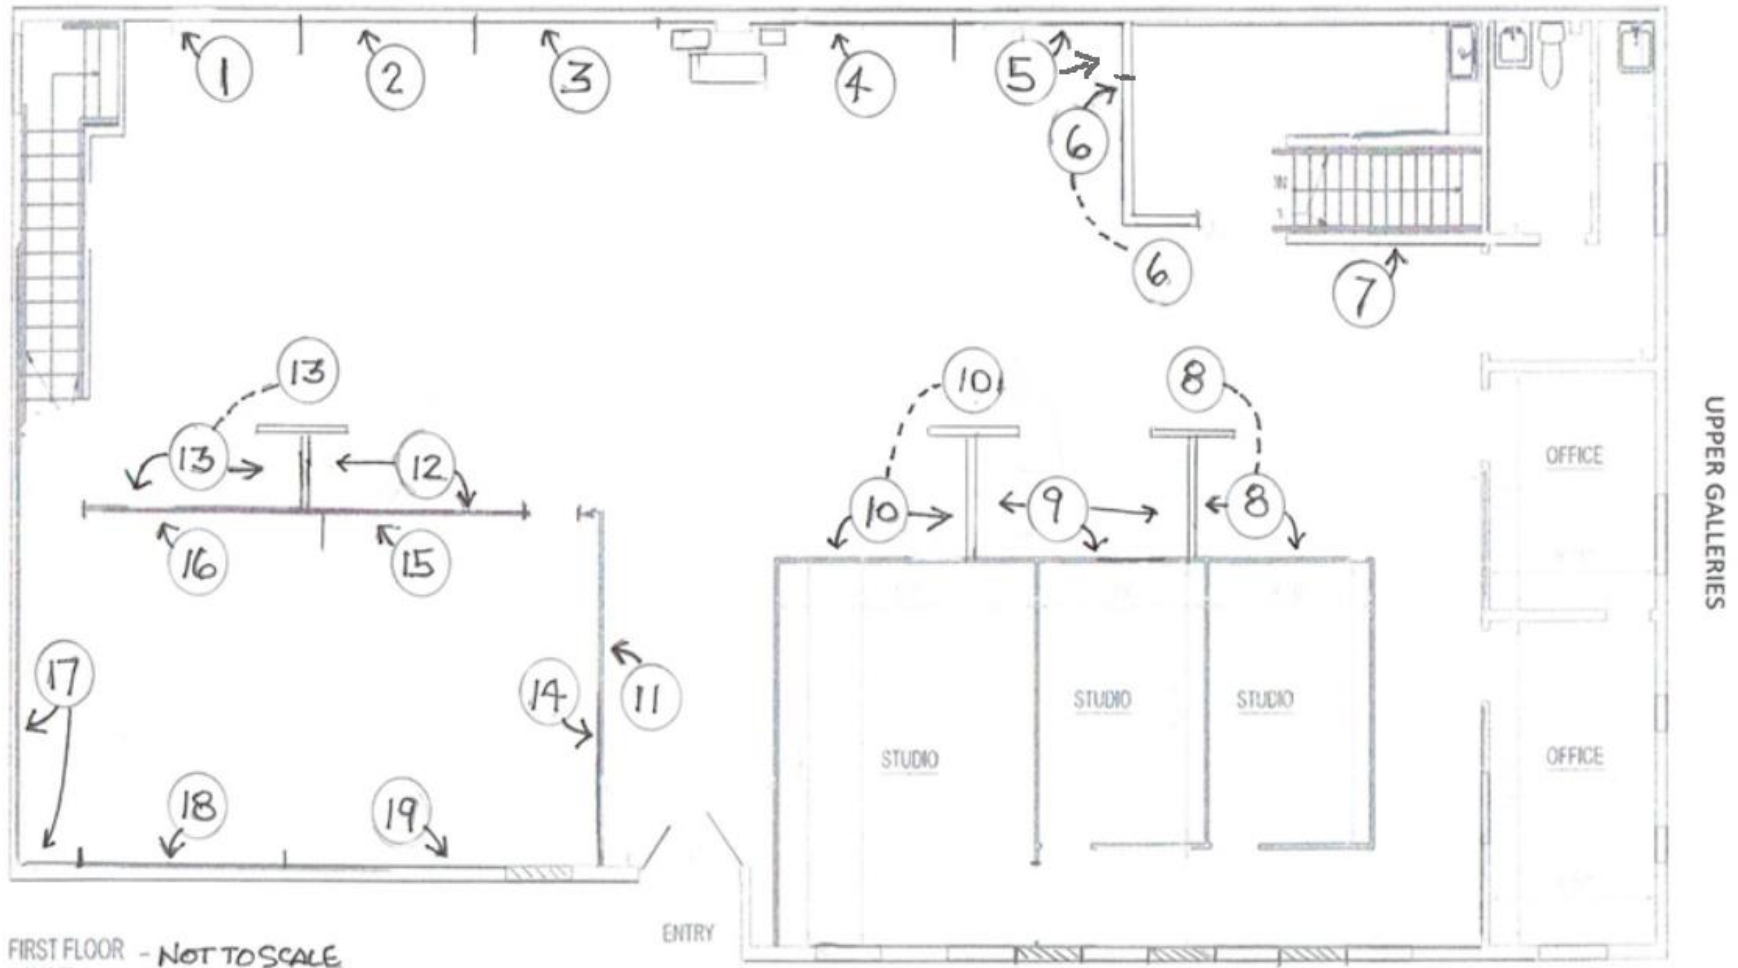

MAIN & FLEX GALLERY SPACE PRICE LIST

MOS Weekend 1= May 6&7,; Weekend 2= May 13 & 14, 2023

REQUIREMENTS to exhibit in Main & Flex Gallery at Marin Society of Artists during Marin Open Studios @ MSA:

- MOS registration **IS REQUIRED for Main Gallery & Flex Gallery space rentals!!!**
- Must **Pay MSA** within 7 days after email confirmation from mos@msartists.org of space assignment
- Must **Register with MOS** within and provide proof of MOS registration within 7 days after MSA email confirmation
- Link to register with MOS <https://marinopenstudios.org/register/>

Fees below are for 1 weekend

MAP #	PRICE	WALL MEASUREMENTS (W x H) in feet linear ft	
1	\$100	10 x 8	80 sq. ft.
2	\$100	10 x 8	80 sq. ft.
3	\$100	10 x 8	80 sq. ft.
4	\$100	10 x 8	80 sq. ft.
5	\$110	(10 x 8) + (2 x 4)	88 sq. ft.
6	\$65	(6 x 4) + (4 x 7)	52 sq. ft.
7	\$90	10 x 7	70 sq. ft.
8	\$150	(12 x 6) + (6 x 4) + (4 x 6)	120 sq. ft.
9	\$135	(10 x 6) + (6 x 4) + (6 x 4)	108 sq. ft.
10	\$135	(10 x 6) + (6 x 4) + (4 x 6)	108 sq. ft.
11	\$90	12 x 6	72 sq. ft.
12	\$130	(13 x 6) + (6 x 4)	102 sq. ft.
13	\$150	(12 x 6) + (6 x 4) + (4 x 6)	120 sq. ft.
14	\$90	12 x 6	72 sq. ft.
15	\$95	13 x 6	78 sq. ft.
16	\$110	14 x 6	84 sq. ft.
17	\$180	18 x 8	144 sq. ft.
18	\$120	12 x 8	96 sq. ft.
19	\$120	12 x 8	96 sq. ft.

MAIN & FLEX GALLERY -SPACE MAP

FIRST FLOOR - NOT TO SCALE
14050 FT

MAIN + FLEX GALLERIES