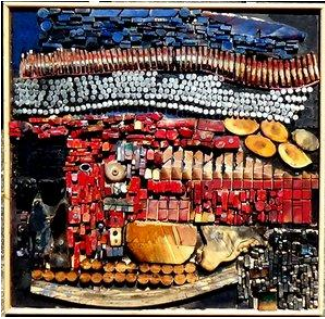

#

Image

Artist

Title

45